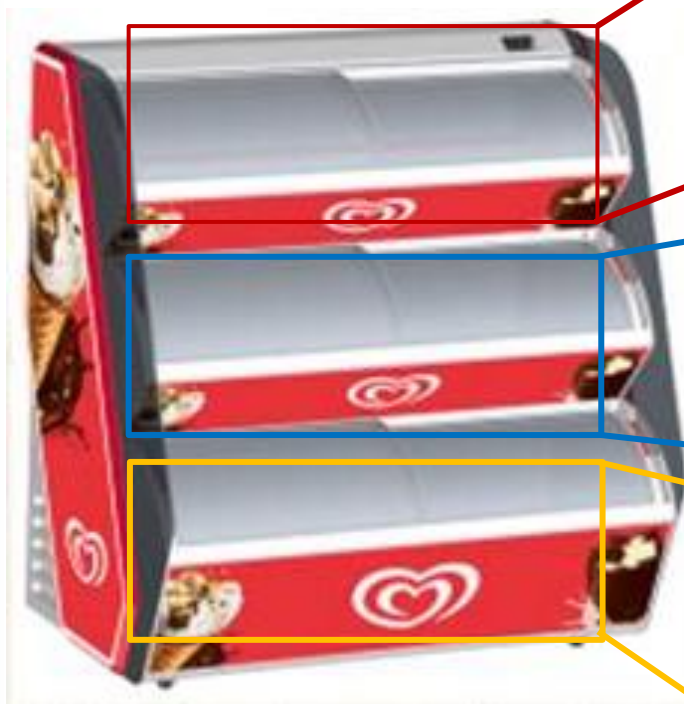

B&J Peace Pop

COTC

NPD

Autres

Station Autoroute Visimax – 18 compartments

Magnum Classic

Magnum Dore

OLA Super
Twister

Solero Exotic

Magnum
Strawberry
White

Magnum White

Calippo
Cola/Orange

Cornetto King
Cone Chocolate

Magnum Almond
RMX

Frozen

Station Autoroute – 24 compartiments