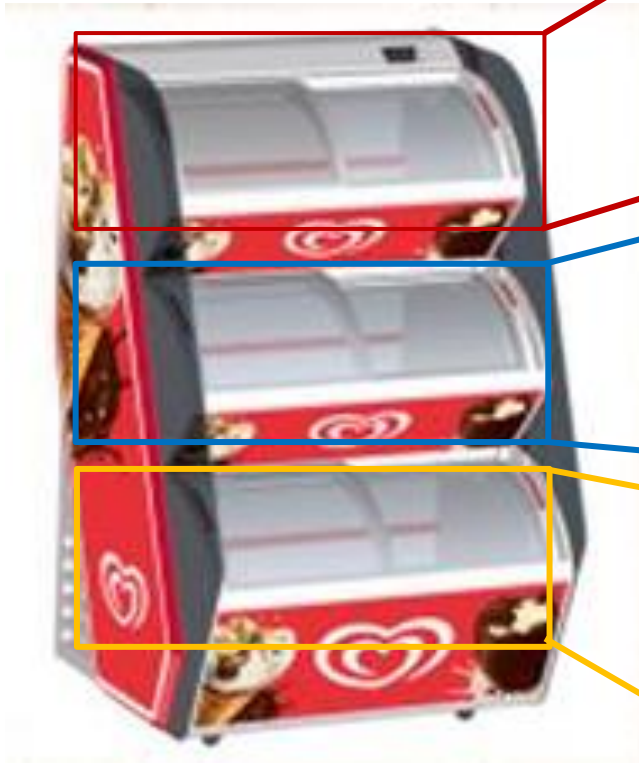

COTC

NPD

Autres

Station Autoroute – 12 compartiments

 Magnum Classic	 Magnum Almond	 Cornetto Classico	 Cornetto King Cone Vanille		
 OLA Super Twister	 B&J Cookie Dough	 Magnum White	 Magnum Almond RMX		
 Magnum Dore	OR	 Magnum Strawberry White	 B&J Chocolate Fudge Brownie	 OLA Rocket	 Cornetto King Cone Chocolat

COTC

NPD

Autres

Station Autoroute Visimax – 12 compartments

 Magnum Classic	 Magnum Almond RMX	 OLA Super Twister	 Cornetto King Cone Vanille
---	--	--	---

 Magnum Almond	 Magnum White	 OLA Rocket	 Cornetto Classico
--	---	---	--

B&J Peace Pop

COTC

NPD

Autres

Station Autoroute Visimax – 18 compartments

Magnum Classic

Magnum Dore

OLA Super
Twister